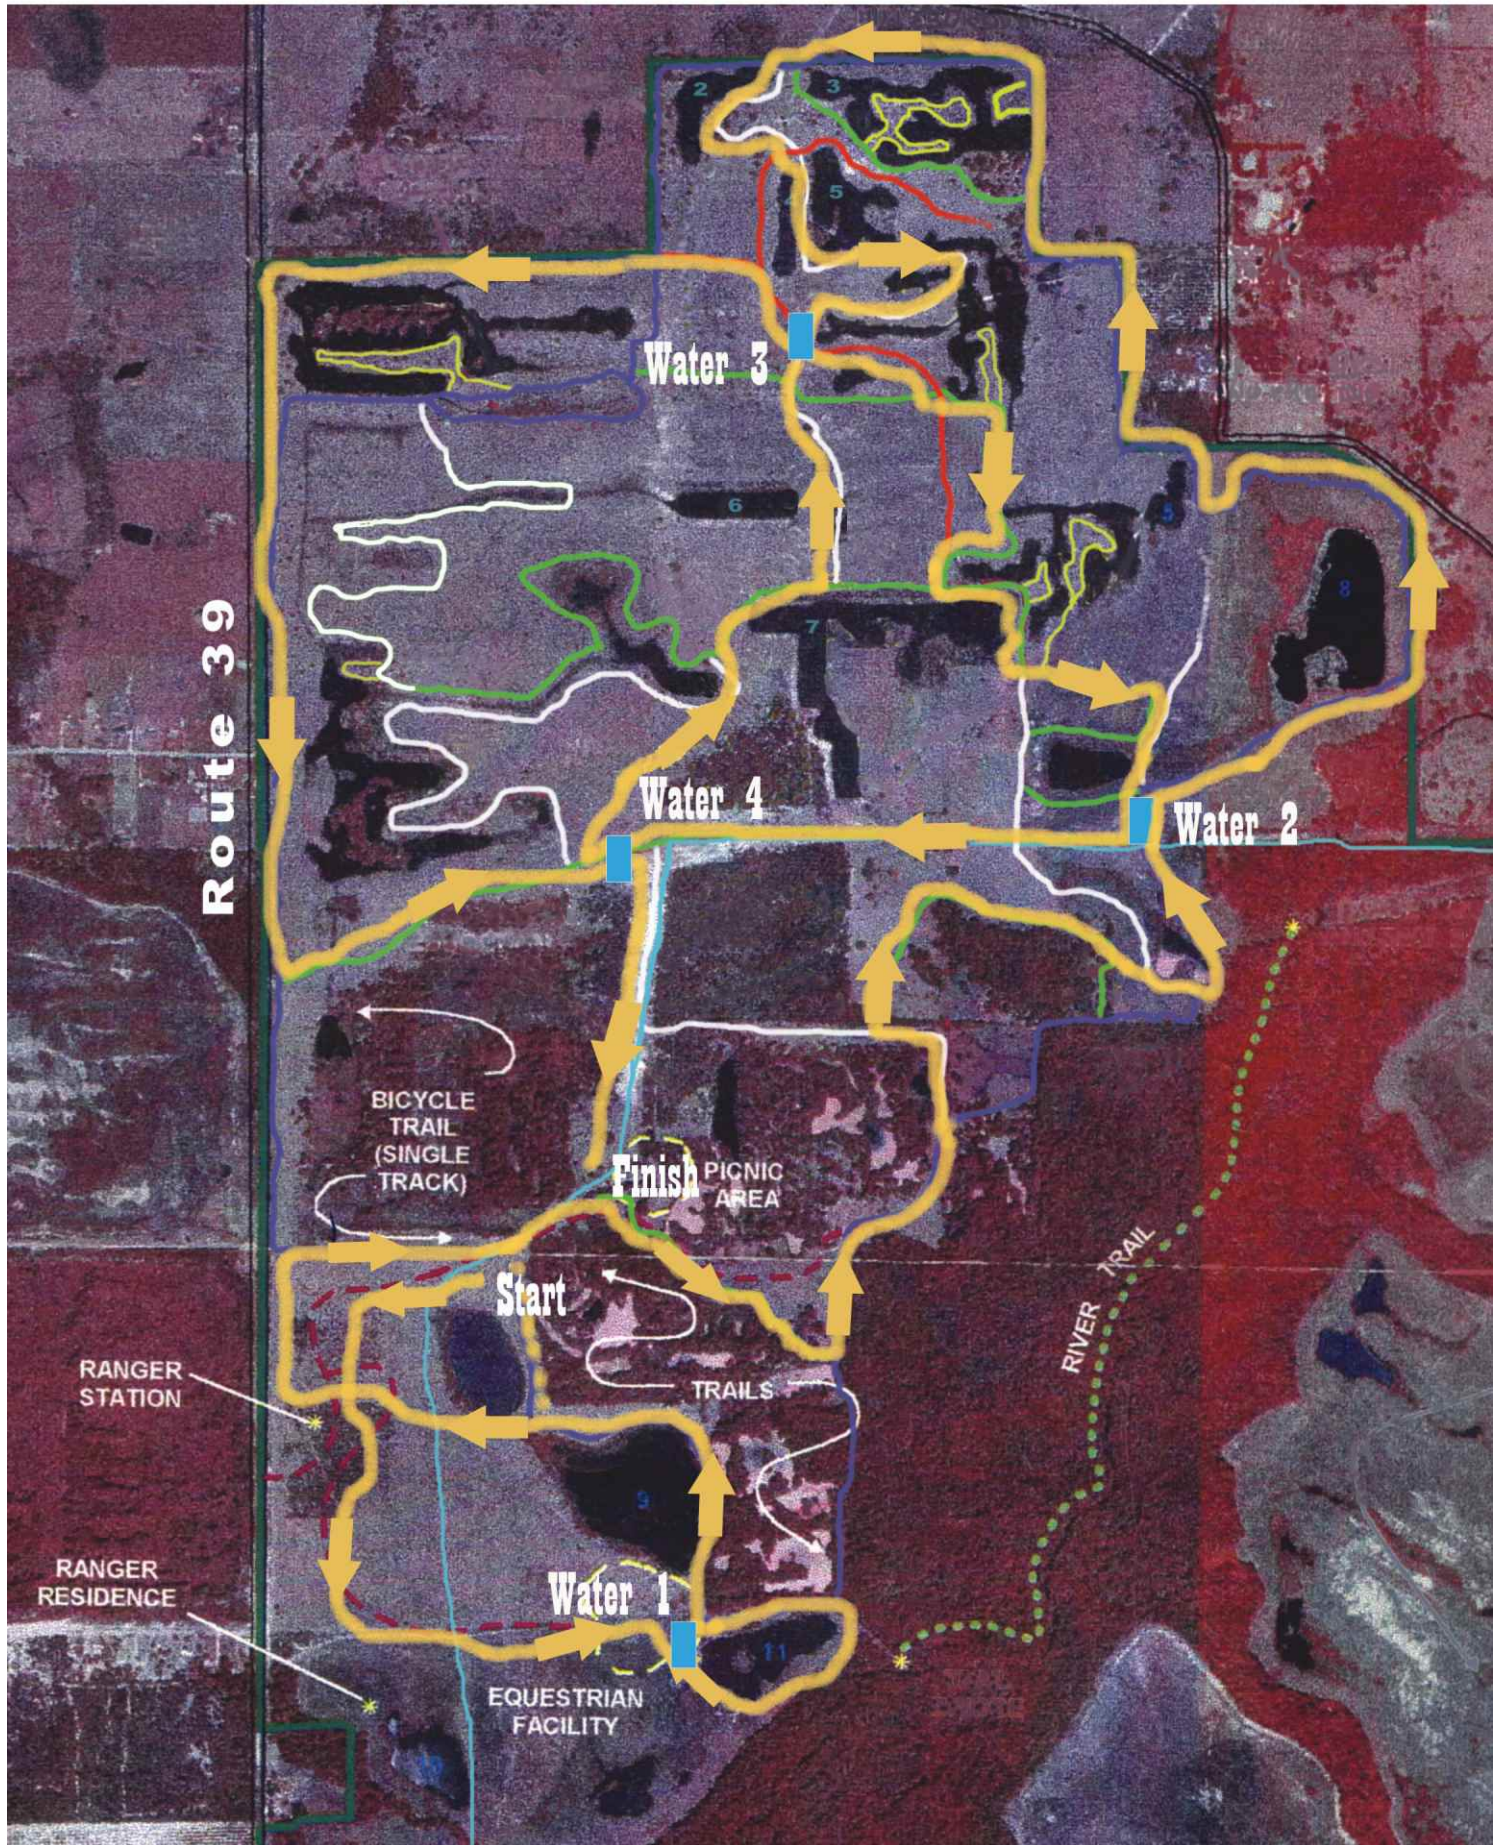

X-Country Marathon, Half-Marathon, & 5K

X-Country

Water Stops

<u>Half Marathon</u>	Mile Marker	Next Stop
Waterstop 1 (water area 1)	1 miles	.75
Waterstop 2 (water area 1)	1.75 miles	1.35
Waterstop 3 (finish line)	3.1 miles	1.9
Waterstop 4 (water area 2)	5 miles	3
Waterstop 5 (water area 3)	8 miles	1
Waterstop 6 (water area 2)	9 miles	.75
Waterstop 7 (water area 4)	9.75 miles	1
Waterstop 8 (water area 3)	10.75 miles	2
Waterstop 9 (water area 4)	12.75 miles	1

Full Marathon

Waterstop 10 (water area 1)	13.75 miles	.75
Waterstop 11 (water area 1)	14.5 miles	1.35
Waterstop 12 (finish line)	15.85 miles	1.9
Waterstop 13 (water area 2)	17.75 miles	3
Waterstop 14 (water area 3)	20.75 miles	1
Waterstop 15 (water area 2)	21.75 miles	.75
Waterstop 16 (water area 4)	22.5 miles	1
Waterstop 17 (water area 3)	23.5 miles	2
Waterstop 18 (water area 4)	25.5 miles	.7